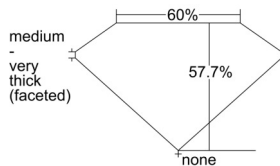

GIA®

FACSIMILE

GIA REPORT 1505751135

Verify this report at GIA.edu

GIA NATURAL DIAMOND DOSSIER®

October 28, 2024
GIA Report Number 1505751135
Shape and Cutting Style ..... Heart Brilliant
Measurements ..... 5.36 x 6.47 x 3.73 mm

GRADING RESULTS

Carat Weight ..... 0.80 carat
Color Grade L
Clarity Grade VS2

ADDITIONAL GRADING INFORMATION

Polish ..... Excellent
Symmetry ..... Excellent
Fluorescence ..... Medium Blue
Clarity Characteristics..Cavity, Crystal, Feather, Indented Natural
Inscription(s): GIA 1505751135

PROPORTIONS

Profile not to actual proportions

GRADING SCALES

GIA COLOR SCALE		GIA CLARITY SCALE			
COLORLESS	D	VERY VERY SLIGHTLY INCLUDED	FLAWLESS		
	E		INTERNALLY FLAWLESS		
	F	VERY SLIGHTLY INCLUDED	VVS₁		
	G		VVS₂		
	H		VS₁		
	NEAR COLORLESS	I	SLIGHTLY INCLUDED	VS₂	
		J		SI₁	
		FAINT	K	INCLUDED	SI₂
			L		I₁
			M		I₂
VERT LIGHT	N	LIGHT	I₃		
	O				
	P				
	Q				
	R