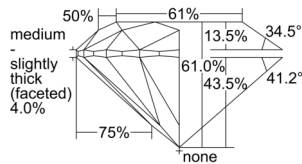

GIA®

FACSIMILE

GIA REPORT 1507217301

Verify this report at GIA.edu

GIA NATURAL DIAMOND DOSSIER®

August 20, 2024
GIA Report Number 1507217301
Shape and Cutting Style ..... Round Brilliant
Measurements ..... 5.69 - 5.72 x 3.49 mm

GRADING RESULTS

Carat Weight ..... 0.70 carat
Color Grade L
Clarity Grade VVS2
Cut Grade ..... Excellent

ADDITIONAL GRADING INFORMATION

Polish ..... Excellent
Symmetry ..... Excellent
Fluorescence ..... Strong Blue
Clarity Characteristics ..... Cloud
Inscription(s): GIA 1507217301

PROPORTIONS

Profile to actual proportions

GRADING SCALES

GIA COLOR SCALE	GIA CLARITY SCALE	GIA CUT SCALE
D	FLAWLESS	EXCELLENT
E	FLAWLESS	
F	INTERNALLY FLAWLESS	VERY GOOD
G	FLAWLESS	
H	VVS₁	GOOD
I	VVS₂	
J	VS₁	FAIR
K	VS₂	
L	SI₁	POOR
M	SI₂	
N	I₁	
O	I₂	
P	I₃	
Q		
R		
S		
T		
U		
V		
W		
X		
Y		
Z