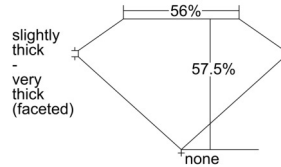

GIA®

FACSIMILE

GIA REPORT 1507327509

Verify this report at GIA.edu

GIA NATURAL DIAMOND DOSSIER®

September 03, 2024
GIA Report Number 1507327509
Shape and Cutting Style ..... Heart Brilliant
Measurements ..... 5.39 x 6.15 x 3.53 mm

GRADING RESULTS

Carat Weight ..... 0.70 carat
Color Grade ..... H
Clarity Grade VS1

ADDITIONAL GRADING INFORMATION

Polish ..... Very Good
Symmetry ..... Very Good
Fluorescence ..... Medium Blue
Clarity Characteristics ..... Feather, Pinpoint
Inscription(s): GIA 1507327509

PROPORTIONS

Profile not to actual proportions

GRADING SCALES

GIA COLOR SCALE		GIA CLARITY SCALE			
COLORLESS	D	VERY VERY SLIGHTLY INCLUDED	FLAWLESS		
	E		INTERNALLY FLAWLESS		
	F		VVS₁		
	G		VVS₂		
	NEAR COLORLESS	H	VERY SLIGHTLY INCLUDED	VS₁	
		I		VS₂	
		FAINT	J	SLIGHTLY INCLUDED	SI₁
			K		SI₂
	L		I₁		
	M		I₂		
N	I₃				
O					
VERT LIGHT	P	INCLUDED			
	Q				
	R				
	S				
	T				
	U				
	V				
LIGHT	W				
	X				
	Y				
	Z