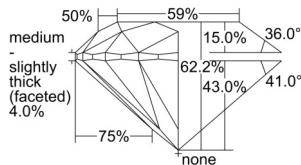

GIA®

FACSIMILE

GIA REPORT 1507705569

Verify this report at GIA.edu

GIA NATURAL DIAMOND DOSSIER®

October 21, 2024
GIA Report Number 1507705569
Shape and Cutting Style ..... Round Brilliant
Measurements ..... 4.69 - 4.70 x 2.92 mm

GRADING RESULTS

Carat Weight ..... 0.40 carat
Color Grade ..... K
Clarity Grade VVS2
Cut Grade ..... Excellent

ADDITIONAL GRADING INFORMATION

Polish ..... Excellent
Symmetry ..... Excellent
Fluorescence ..... None
Clarity Characteristics ..... Cloud
Inscription(s): GIA 1507705569

PROPORTIONS

Profile to actual proportions

GRADING SCALES

GIA COLOR SCALE	GIA CLARITY SCALE	GIA CUT SCALE	
D	FLAWLESS	EXCELLENT	
E	INTERNALLY FLAWLESS		
F		VVS₁	VERY GOOD
G	VVS₂		
H	VS₁	GOOD	
I	VS₂		
J	SI₁	FAIR	
K	SI₂		
L	I₁	POOR	
M	I₂		
N	I₃		
O			
P			
Q			
R			
S			
T			
U			
V			
W			
X			
Y			
Z