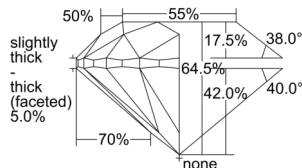

GIA®

FACSIMILE

GIA REPORT 1508123242

Verify this report at GIA.edu

GIA NATURAL DIAMOND DOSSIER®

August 12, 2024
GIA Report Number 1508123242
Shape and Cutting Style ..... Round Brilliant
Measurements ..... 5.54 - 5.58 x 3.59 mm

GRADING RESULTS

Carat Weight ..... 0.71 carat
Color Grade ..... G
Clarity Grade S11
Cut Grade ..... Very Good

ADDITIONAL GRADING INFORMATION

Polish ..... Excellent
Symmetry ..... Excellent
Fluorescence ..... None
Clarity Characteristics..... Knot, Feather, Cloud, Crystal
Inscription(s): GIA 1508123242

PROPORTIONS

Profile to actual proportions