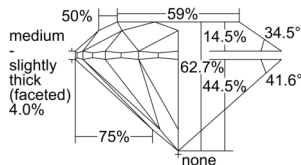

GIA®

FACSIMILE

GIA REPORT 1508229269

Verify this report at GIA.edu

GIA NATURAL DIAMOND DOSSIER®

August 20, 2024
GIA Report Number 1508229269
Shape and Cutting Style ..... Round Brilliant
Measurements ..... 5.63 - 5.67 x 3.55 mm

GRADING RESULTS

Carat Weight ..... 0.70 carat
Color Grade ..... M
Clarity Grade S11
Cut Grade ..... Excellent

ADDITIONAL GRADING INFORMATION

Polish ..... Excellent
Symmetry ..... Excellent
Fluorescence ..... None
Clarity Characteristics..... Cloud, Feather, Crystal
Inspection(s): GIA 1508229269

PROPORTIONS

Profile to actual proportions