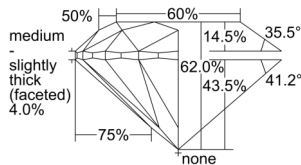

GIA®

FACSIMILE

GIA REPORT 1508229516

Verify this report at GIA.edu

GIA NATURAL DIAMOND DOSSIER®

August 20, 2024
GIA Report Number 1508229516
Shape and Cutting Style ..... Round Brilliant
Measurements ..... 5.36 - 5.39 x 3.33 mm

GRADING RESULTS

Carat Weight ..... 0.60 carat
Color Grade I
Clarity Grade VVS2
Cut Grade ..... Excellent

ADDITIONAL GRADING INFORMATION

Polish ..... Excellent
Symmetry ..... Excellent
Fluorescence ..... None
Clarity Characteristics ..... Cloud, Pinpoint
Inscription(s): GIA 1508229516

PROPORTIONS

Profile to actual proportions