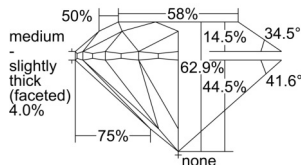

GIA®

FACSIMILE

GIA REPORT 1508326746

Verify this report at GIA.edu

GIA NATURAL DIAMOND DOSSIER®

September 03, 2024
GIA Report Number 1508326746
Shape and Cutting Style ..... Round Brilliant
Measurements ..... 5.77 - 5.81 x 3.64 mm

GRADING RESULTS

Carat Weight ..... 0.75 carat
Color Grade ..... K
Clarity Grade VVS2
Cut Grade ..... Excellent

ADDITIONAL GRADING INFORMATION

Polish ..... Excellent
Symmetry ..... Excellent
Fluorescence ..... None
Clarity Characteristics ..... Pinpoint
Inscription(s): GIA 1508326746

PROPORTIONS

Profile to actual proportions

GRADING SCALES

GIA COLOR SCALE	GIA CLARITY SCALE	GIA CUT SCALE	
D	FLAWLESS	EXCELLENT	
E	INTERNALLY FLAWLESS		
F		VVS₁	VERY GOOD
G	VVS₂		
H	VS₁	GOOD	
I	VS₂		
J	SI₁	FAIR	
K	SI₂		
L	I₁	POOR	
M	I₂		
N	I₃		
O			
P			
Q			
R			
S			
T			
U			
V			
W			
X			
Y			
Z