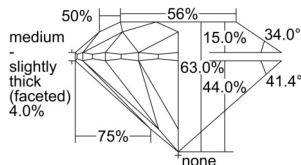

GIA®

FACSIMILE

GIA REPORT 1508327616

Verify this report at GIA.edu

GIA NATURAL DIAMOND DOSSIER®

September 03, 2024
GIA Report Number 1508327616
Shape and Cutting Style ..... Round Brilliant
Measurements ..... 5.90 - 5.93 x 3.73 mm

GRADING RESULTS

Carat Weight ..... 0.80 carat
Color Grade ..... G
Clarity Grade S11
Cut Grade ..... Excellent

ADDITIONAL GRADING INFORMATION

Polish ..... Excellent
Symmetry ..... Excellent
Fluorescence ..... Strong Blue
Clarity Characteristics ..... Crystal, Knot, Cloud
Inscription(s): GIA 1508327616

PROPORTIONS

Profile to actual proportions

GRADING SCALES

GIA COLOR SCALE	GIA CLARITY SCALE	GIA CUT SCALE	
D	FLAWLESS	EXCELLENT	
E	INTERNALLY FLAWLESS		
F		VVS₁	VERY GOOD
G	VVS₂		
H	VS₁	GOOD	
I	VS₂		
J	S1₁	FAIR	
K	S1₂		
L	I₁	POOR	
M	I₂		
N	I₃		
O			
P			
Q			
R			
S			
T			
U			
V			
W			
X			
Y			
Z