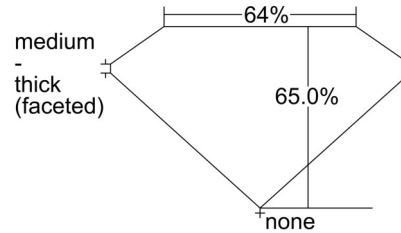

GIA NATURAL DIAMOND GRADING REPORT

September 24, 2024

GIA Report Number 1508464367

Shape and Cutting Style Oval Modified Brilliant

Measurements 7.44 x 5.31 x 3.45 mm

GRADING RESULTS

Carat Weight 1.04 carat

Color Grade L

Profile not to actual proportions

CLARITY CHARACTERISTICS

KEY TO SYMBOLS*

- Crystal
- ∖ Needle

* Red symbols denote internal characteristics (inclusions). Green or black symbols denote external characteristics (blemishes). Diagram is an approximate representation of the diamond, and symbols shown indicate type, position, and approximate size of clarity characteristics. All clarity characteristics may not be shown. Details of finish are not shown.