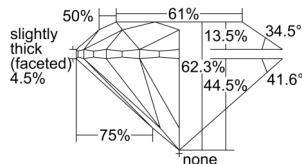

GIA®

FACSIMILE

GIA REPORT 1508486491

Verify this report at GIA.edu

GIA NATURAL DIAMOND DOSSIER®

September 24, 2024
GIA Report Number 1508486491
Shape and Cutting Style ..... Round Brilliant
Measurements ..... 5.64 - 5.67 x 3.52 mm

GRADING RESULTS

Carat Weight ..... 0.70 carat
Color Grade ..... G
Clarity Grade VS1
Cut Grade ..... Excellent

ADDITIONAL GRADING INFORMATION

Polish ..... Excellent
Symmetry ..... Excellent
Fluorescence ..... Strong Blue
Clarity Characteristics ..... Crystal, Needle, Pinpoint
Inscription(s): GIA 1508486491

PROPORTIONS

Profile to actual proportions