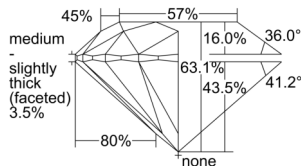

GIA®

FACSIMILE

GIA REPORT 1508789741

Verify this report at GIA.edu

GIA NATURAL DIAMOND DOSSIER®

November 11, 2024
GIA Report Number 1508789741
Shape and Cutting Style ..... Round Brilliant
Measurements ..... 4.24 - 4.27 x 2.69 mm

GRADING RESULTS

Carat Weight ..... 0.30 carat
Color Grade ..... F
Clarity Grade VVS2
Cut Grade ..... Excellent

ADDITIONAL GRADING INFORMATION

Polish ..... Excellent
Symmetry ..... Excellent
Fluorescence ..... Faint
Clarity Characteristics ..... Pinpoint
Inscription(s): GIA 1508789741

PROPORTIONS

Profile to actual proportions

GRADING SCALES

GIA COLOR SCALE

COLORLESS	D
	E
	F
	G
	H
	I
	J
NEAR COLORLESS	K
	L
	M
Faint	N
	O
	P
	Q
Very Light	R
	S
	T
	U
	V
	W
	X
	Y
Light	Z

GIA CLARITY SCALE

FLAWLESS	VERY VERY SLIGHTLY INCLUDED	VVS₁	
			VVS₂
INTERNALLY FLAWLESS	VERY SLIGHTLY INCLUDED	VS₁	
		VS₂	
SLIGHTLY INCLUDED	SLIGHTLY INCLUDED	SI₁	
		SI₂	
INCLUDED	INCLUDED	I₁	
		I₂	
		I₃	

GIA CUT SCALE

EXCELLENT	VERY GOOD	GOOD	FAIR	POOR