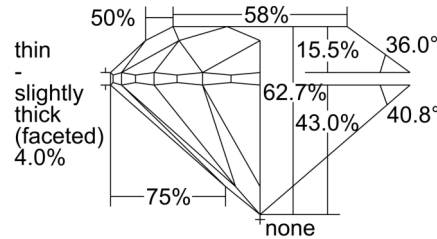

GIA NATURAL DIAMOND GRADING REPORT

August 16, 2024
GIA Report Number 1509217053
Shape and Cutting Style ..... Round Brilliant
Measurements ..... 6.32 - 6.36 x 3.97 mm

GRADING RESULTS

Carat Weight ..... 1.00 carat
Color Grade ..... E
Clarity Grade VS2
Cut Grade ..... Excellent

ADDITIONAL GRADING INFORMATION

Polish ..... Excellent
Symmetry ..... Excellent
Fluorescence ..... None
Inscription(s): GIA 1509217053

Comments: Clouds are not shown. Pinpoints are not shown.

PROPORTIONS

Profile to actual proportions