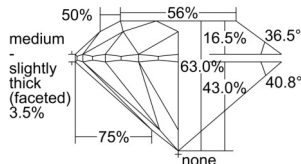

GIA®

FACSIMILE

GIA REPORT 1509239215

Verify this report at GIA.edu

GIA NATURAL DIAMOND DOSSIER®

August 23, 2024
GIA Report Number 1509239215
Shape and Cutting Style ..... Round Brilliant
Measurements ..... 5.62 - 5.64 x 3.55 mm

GRADING RESULTS

Carat Weight ..... 0.70 carat
Color Grade ..... M
Clarity Grade VS2
Cut Grade ..... Excellent

ADDITIONAL GRADING INFORMATION

Polish ..... Excellent
Symmetry ..... Excellent
Fluorescence ..... Faint
Clarity Characteristics ..... Crystal, Cloud
Inscription(s): GIA 1509239215

PROPORTIONS

Profile to actual proportions

GRADING SCALES

GIA COLOR SCALE	GIA CLARITY SCALE	GIA CUT SCALE	
D	FLAWLESS	EXCELLENT	
E	INTERNALLY FLAWLESS		
F		VVS₁	VERY GOOD
G	VVS₂		
H	VS₁	GOOD	
I	VS₂		
J	SI₁	FAIR	
K	SI₂		
L	I₁	POOR	
M	I₂		
N	I₃		
O			
P			
Q			
R			
S			
T			
U			
V			
W			
X			
Y			
Z