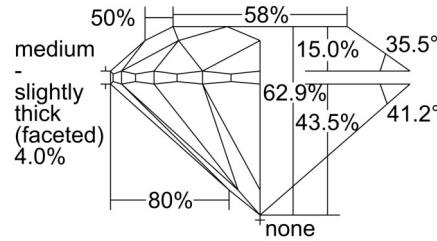

GIA NATURAL DIAMOND GRADING REPORT

September 03, 2024

GIA Report Number 1509339429

Shape and Cutting Style Round Brilliant

Measurements 6.98 - 7.03 x 4.40 mm

GRADING RESULTS

Carat Weight 1.35 carat

Color Grade K

Clarity Grade SI1

Cut Grade Excellent

ADDITIONAL GRADING INFORMATION

Polish Excellent

Symmetry Excellent

Fluorescence Faint

Inscription(s): GIA 1509339429

Comments: Clouds are not shown. Pinpoints are not shown.

PROPORTIONS

Profile to actual proportions

CLARITY CHARACTERISTICS

KEY TO SYMBOLS*

- Crystal
- ∖ Needle

* Red symbols denote internal characteristics (inclusions). Green or black symbols denote external characteristics (blemishes). Diagram is an approximate representation of the diamond, and symbols shown indicate type, position, and approximate size of clarity characteristics. All clarity characteristics may not be shown. Details of finish are not shown.