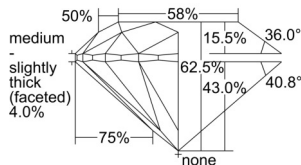

GIA®

FACSIMILE

GIA REPORT 1509467560

Verify this report at GIA.edu

GIA NATURAL DIAMOND DOSSIER®

September 23, 2024
GIA Report Number 1509467560
Shape and Cutting Style ..... Round Brilliant
Measurements ..... 5.74 - 5.78 x 3.60 mm

GRADING RESULTS

Carat Weight ..... 0.75 carat
Color Grade ..... F
Clarity Grade VS1
Cut Grade ..... Excellent

ADDITIONAL GRADING INFORMATION

Polish ..... Excellent
Symmetry ..... Excellent
Fluorescence ..... None
Clarity Characteristics ..... Crystal, Feather, Pinpoint
Inscription(s): GIA 1509467560

PROPORTIONS

Profile to actual proportions

GRADING SCALES

GIA COLOR SCALE	GIA CLARITY SCALE	GIA CUT SCALE	
D	FLAWLESS	EXCELLENT	
E	INTERNALLY FLAWLESS		
F		VVS₁	VERY GOOD
G	VVS₂		
H	VS₁	GOOD	
I	VS₂		
J	SI₁	FAIR	
K	SI₂		
L	I₁	POOR	
M			
N			
O	I₂		
P			
Q			
R	I₃		
S			
T			
U			
V			
W			
X			
Y			
Z