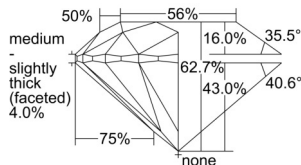

GIA®

FACSIMILE

GIA REPORT 1509644381

Verify this report at GIA.edu

GIA NATURAL DIAMOND DOSSIER®

October 11, 2024
GIA Report Number 1509644381
Shape and Cutting Style ..... Round Brilliant
Measurements ..... 6.00 - 6.04 x 3.78 mm

GRADING RESULTS

Carat Weight ..... 0.85 carat
Color Grade ..... G
Clarity Grade VS2
Cut Grade ..... Excellent

ADDITIONAL GRADING INFORMATION

Polish ..... Excellent
Symmetry ..... Excellent
Fluorescence ..... Strong Blue
Clarity Characteristics ..... Crystal, Cloud
Inscription(s): GIA 1509644381

PROPORTIONS

Profile to actual proportions

GRADING SCALES

GIA COLOR SCALE

COLORESS	D
	E
	F
	G
	H
	I
	J
NEAR COLORESS	K
	L
Faint	M
	N
	O
	P
VERY LIGHT	Q
	R
	S
	T
	U
	V
	W
	X
	Y
LIGHT	Z

GIA CLARITY SCALE

VERY VERY SLIGHTLY INCLUDED	FLAWLESS
	INTERNALLY FLAWLESS
VERY SLIGHTLY INCLUDED	VVS₁
	VVS₂
SLIGHTLY INCLUDED	VS₁
	VS₂
INCLUDED	SI₁
	SI₂
	I₁
	I₂
	I₃

GIA CUT SCALE

EXCELLENT
VERY GOOD
GOOD
FAIR
POOR