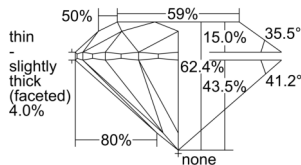

GIA®

FACSIMILE

GIA REPORT 1509778242

Verify this report at GIA.edu

GIA NATURAL DIAMOND DOSSIER®

November 01, 2024
GIA Report Number 1509778242
Shape and Cutting Style ..... Round Brilliant
Measurements ..... 4.25 - 4.29 x 2.66 mm

GRADING RESULTS

Carat Weight ..... 0.30 carat
Color Grade ..... G
Clarity Grade VS1
Cut Grade ..... Excellent

ADDITIONAL GRADING INFORMATION

Polish ..... Excellent
Symmetry ..... Excellent
Fluorescence ..... Strong Blue
Clarity Characteristics..... Cloud, Indented Natural, Pinpoint
Inspection(s): GIA 1509778242

PROPORTIONS

GRADING SCALES

GIA COLOR SCALE	GIA CLARITY SCALE	GIA CUT SCALE	
D	FLAWLESS	EXCELLENT	
E	INTERNALLY FLAWLESS		
F		VVS₁	VERY GOOD
G	VVS₂		
H	VS₁	GOOD	
I	VS₂		
J	SI₁	FAIR	
K	SI₂		
L	I₁	POOR	
M	I₂		
N	I₃		
O			
P			
Q			
R			
S			
T			
U			
V			
W			
X			
Y			
Z