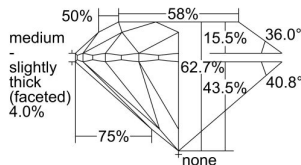

GIA®

FACSIMILE

GIA REPORT 2215995750

Verify this report at GIA.edu

GIA NATURAL DIAMOND DOSSIER®

September 01, 2021
GIA Report Number 2215995750
Shape and Cutting Style ..... Round Brilliant
Measurements ..... 5.85 - 5.90 x 3.69 mm

GRADING RESULTS

Carat Weight ..... 0.80 carat
Color Grade ..... N
Clarity Grade S11
Cut Grade ..... Excellent

ADDITIONAL GRADING INFORMATION

Polish ..... Excellent
Symmetry ..... Excellent
Fluorescence ..... Medium Blue
Clarity Characteristics ..... Crystal
Inscription(s): GIA 2215995750

PROPORTIONS

Profile to actual proportions

GRADING SCALES

GIA COLOR SCALE	GIA CLARITY SCALE	GIA CUT SCALE	
D	FLAWLESS	EXCELLENT	
E	INTERNALLY FLAWLESS		
F		VVS₁	VERY GOOD
G	VVS₂		
H	VS₁	GOOD	
I	VS₂		
J	S1₁	FAIR	
K	S1₂		
L	I₁	POOR	
M	I₂		
N	I₃		
O			
P			
Q			
R			
S			
T			
U			
V			
W			
X			
Y			
Z