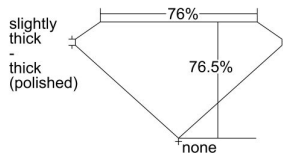

GIA®

FACSIMILE

GIA REPORT 2221564882

Verify this report at GIA.edu

GIA NATURAL DIAMOND DOSSIER®

July 29, 2022
GIA Report Number 2221564882
Shape and Cutting Style ..... **Square Modified Brilliant**
Measurements ..... 3.98 x 3.89 x 2.97 mm

GRADING RESULTS

Carat Weight ..... 0.40 carat
Color Grade L
Clarity Grade VVS2

ADDITIONAL GRADING INFORMATION

Polish ..... Excellent
Symmetry ..... Excellent
Fluorescence ..... None
Clarity Characteristics ..... Cloud, Pinpoint
Inscription(s): GIA 2221564882

PROPORTIONS

Profile not to actual proportions

GRADING SCALES

GIA COLOR SCALE		GIA CLARITY SCALE			
COLORLESS	D	VERY VERY SLIGHTLY INCLUDED	FLAWLESS		
	E		INTERNALLY FLAWLESS		
	F	VERY SLIGHTLY INCLUDED	VVS₁		
	G		VVS₂		
	H		VS₁		
	NEAR COLORLESS	I	SLIGHTLY INCLUDED	VS₂	
		J		SI₁	
		FAINT	K	INCLUDED	SI₂
			L		I₁
			M		I₂
VERT LIGHT	N	INCLUDED	I₃		
	O				
	P				
	Q				
	R				
LIGHT	S				
	T				
	U				
	V				
	W				
	X				
	Y				
	Z