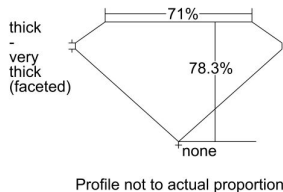

GIA®

FACSIMILE

GIA REPORT 2221584059

Verify this report at GIA.edu

GIA NATURAL DIAMOND DOSSIER®

August 10, 2022
GIA Report Number 2221584059
Shape and Cutting Style ..... Square Modified Brilliant
Measurements ..... 4.79 x 4.75 x 3.72 mm

GRADING RESULTS

Carat Weight ..... 0.70 carat
Color Grade ..... F
Clarity Grade VS1

ADDITIONAL GRADING INFORMATION

Polish ..... Very Good
Symmetry ..... Very Good
Fluorescence ..... Faint
Clarity Characteristics..... Feather, Needle, Pinpoint
Inscription(s): GIA 2221584059

PROPORTIONS

GRADING SCALES

GIA COLOR SCALE		GIA CLARITY SCALE			
COLORLESS	D	VERY VERY SLIGHTLY INCLUDED	FLAWLESS		
	E		INTERNALLY FLAWLESS		
	F	VERY SLIGHTLY INCLUDED	VVS₁		
	G		VVS₂		
	H		VS₁		
	NEAR COLORLESS	I	SLIGHTLY INCLUDED	VS₂	
		J		SI₁	
		FAINT	K	INCLUDED	SI₂
			L		I₁
			M		I₂
VERT LIGHT	N	LIGHT	I₃		
	O				
	P				
	Q				
	R