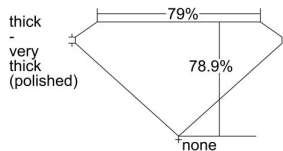

GIA®

FACSIMILE

GIA REPORT 2221584133

Verify this report at GIA.edu

GIA NATURAL DIAMOND DOSSIER®

August 10, 2022
GIA Report Number 2221584133
Shape and Cutting Style ..... **Square Modified Brilliant**
Measurements ..... **4.75 x 4.68 x 3.69 mm**

GRADING RESULTS

Carat Weight ..... **0.70 carat**
Color Grade ..... **K**
Clarity Grade **VS1**

ADDITIONAL GRADING INFORMATION

Polish ..... **Very Good**
Symmetry ..... **Very Good**
Fluorescence ..... **None**
Clarity Characteristics..... **Feather, Cavity**
Inscription(s): **GIA 2221584133**

PROPORTIONS

Profile not to actual proportions

GRADING SCALES

GIA COLOR SCALE		GIA CLARITY SCALE			
COLORLESS	D	VERY VERY SLIGHTLY INCLUDED	FLAWLESS		
	E		INTERNALLY FLAWLESS		
	F	VERY SLIGHTLY INCLUDED	VVS₁		
	G		VVS₂		
	H		VS₁		
	NEAR COLORLESS	I	SLIGHTLY INCLUDED	VS₂	
		J		SI₁	
		FAINT	K	INCLUDED	SI₂
			L		I₁
			M		I₂
N			I₃		
VERT LIGHT	O	LIGHT			
	P				
	Q				
	R				
	S				
	T				
LIGHT	U				
	V				
	W				
	X				
Y					
Z