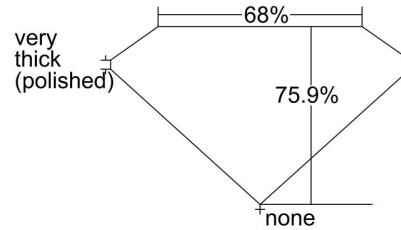

GIA NATURAL DIAMOND GRADING REPORT

October 14, 2022
GIA Report Number 2221677201
Shape and Cutting Style Square Modified Brilliant
Measurements 5.59 x 5.54 x 4.21 mm

GRADING RESULTS

Carat Weight 1.20 carat
Color Grade J
Clarity Grade SI2

ADDITIONAL GRADING INFORMATION

Polish Excellent
Symmetry Excellent
Fluorescence None
Inscription(s): GIA 2221677201

Comments: Clouds are not shown. Pinpoints are not shown.

PROPORTIONS

Profile not to actual proportions

CLARITY CHARACTERISTICS

KEY TO SYMBOLS*

- Crystal
- ~ Feather
- ▲ Indented Natural

* Red symbols denote internal characteristics (inclusions). Green or black symbols denote external characteristics (blemishes). Diagram is an approximate representation of the diamond, and symbols shown indicate type, position, and approximate size of clarity characteristics. All clarity characteristics may not be shown. Details of finish are not shown.