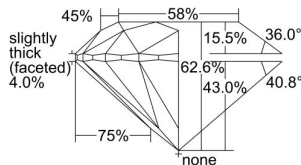

GIA®

FACSIMILE

GIA REPORT 2221786871

Verify this report at GIA.edu

GIA NATURAL DIAMOND DOSSIER®

January 12, 2023
GIA Report Number 2221786871
Shape and Cutting Style ..... Round Brilliant
Measurements ..... 5.78 - 5.81 x 3.63 mm

GRADING RESULTS

Carat Weight ..... 0.76 carat
Color Grade ..... J
Clarity Grade VS1
Cut Grade ..... Excellent

ADDITIONAL GRADING INFORMATION

Polish ..... Excellent
Symmetry ..... Excellent
Fluorescence ..... None
Clarity Characteristics..... Cloud, Needle, Pinpoint
Inscription(s): GIA 2221786871

PROPORTIONS

Profile to actual proportions

GRADING SCALES

GIA COLOR SCALE	GIA CLARITY SCALE	GIA CUT SCALE
COLOREDLESS	FLAWLESS	EXCELLENT
D	INTERNALLY FLAWLESS	
E	VVS₁	VERY GOOD
F		
G	VS₁	GOOD
H		
I	SI₁	FAIR
J		
K	I₁	POOR
L		
M	I₂	
N	I₃	
O		
P		
Q		
R		
S		
T		
U		
V		
W		
X		
Y		
Z