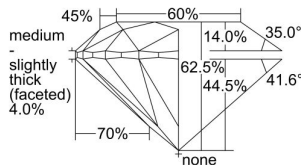

GIA®

FACSIMILE

GIA REPORT 2221787420

Verify this report at GIA.edu

GIA NATURAL DIAMOND DOSSIER®

January 17, 2023
GIA Report Number 2221787420
Shape and Cutting Style ..... Round Brilliant
Measurements ..... 5.64 - 5.68 x 3.53 mm

GRADING RESULTS

Carat Weight ..... 0.70 carat
Color Grade I
Clarity Grade VS1
Cut Grade ..... Excellent

ADDITIONAL GRADING INFORMATION

Polish ..... Excellent
Symmetry ..... Excellent
Fluorescence ..... Very Strong Blue
Clarity Characteristics..... Crystal, Cloud, Pinpoint
Inspection(s): GIA 2221787420

PROPORTIONS

Profile to actual proportions

GRADING SCALES

GIA COLOR SCALE	GIA CLARITY SCALE	GIA CUT SCALE	
D	FLAWLESS	EXCELLENT	
E	INTERNALLY FLAWLESS		
F		VVS₁	VERY GOOD
G	VVS₂		
H	VS₁	GOOD	
I	VS₂		
J	SI₁	FAIR	
K	SI₂		
L	I₁	POOR	
M	I₂		
N	I₃		
O			
P			
Q			
R			
S			
T			
U			
V			
W			
X			
Y			
Z