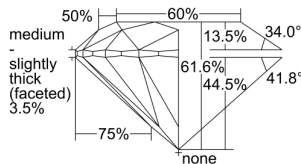

GIA®

FACSIMILE

GIA REPORT 2221897812

Verify this report at GIA.edu

GIA NATURAL DIAMOND DOSSIER®

April 14, 2023
GIA Report Number 2221897812
Shape and Cutting Style ..... Round Brilliant
Measurements ..... 6.07 - 6.11 x 3.75 mm

GRADING RESULTS

Carat Weight ..... 0.85 carat
Color Grade ..... E
Clarity Grade VVS1
Cut Grade ..... Excellent

ADDITIONAL GRADING INFORMATION

Polish ..... Excellent
Symmetry ..... Excellent
Fluorescence ..... Strong Blue
Clarity Characteristics ..... Cloud
Inscription(s): GIA 2221897812

PROPORTIONS

Profile to actual proportions

GRADING SCALES

GIA COLOR SCALE	GIA CLARITY SCALE	GIA CUT SCALE	
D	FLAWLESS	EXCELLENT	
E	INTERNALLY FLAWLESS		
F		VVS₁	VERY GOOD
G	VVS₂		
H	VS₁	GOOD	
I	VS₂		
J	SI₁	FAIR	
K	SI₂		
L	I₁	POOR	
M			
N			
O	I₂		
P			
Q			
R	I₃		
S			
T			
U			
V			
W			
X			
Y			
Z