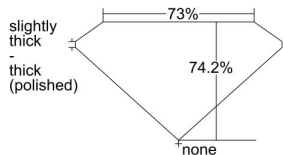

GIA®

FACSIMILE

GIA REPORT 2223548900

Verify this report at GIA.edu

GIA NATURAL DIAMOND DOSSIER®

August 24, 2022
GIA Report Number 2223548900
Shape and Cutting Style ..... Square Modified Brilliant
Measurements ..... 4.19 x 4.19 x 3.11 mm

GRADING RESULTS

Carat Weight ..... 0.46 carat
Color Grade I
Clarity Grade VVS2

ADDITIONAL GRADING INFORMATION

Polish ..... Excellent
Symmetry ..... Very Good
Fluorescence ..... None
Clarity Characteristics..... Pinpoint, Cavity, Cloud
Inscription(s): GIA 2223548900

PROPORTIONS

Profile not to actual proportions

GRADING SCALES

GIA COLOR SCALE		GIA CLARITY SCALE			
COLORLESS	D	VERY VERY SLIGHTLY INCLUDED	FLAWLESS		
	E		INTERNALLY FLAWLESS		
	F		VVS₁		
	NEAR COLORLESS	G	VVS₂		
		H	VERY SLIGHTLY INCLUDED	VS₁	
		I		VS₂	
		FAINT	J	SLIGHTLY INCLUDED	SI₁
			K		SI₂
	L		INCLUDED		I₁
	M	I₂			
N	I₃				
VERT LIGHT	O				
	P				
	Q				
	R				
	S				
	T				
LIGHT	U				
	V				
	W				
	X				
	Y				
	Z