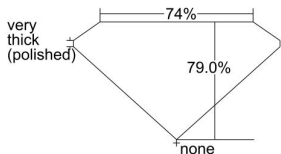

GIA®

FACSIMILE

GIA REPORT 2223583647

Verify this report at GIA.edu

GIA NATURAL DIAMOND DOSSIER®

August 11, 2022
GIA Report Number 2223583647
Shape and Cutting Style ..... Square Modified Brilliant
Measurements ..... 3.97 x 3.84 x 3.04 mm

GRADING RESULTS

Carat Weight ..... 0.41 carat
Color Grade I
Clarity Grade VS1

ADDITIONAL GRADING INFORMATION

Polish ..... Excellent
Symmetry ..... Very Good
Fluorescence ..... None
Clarity Characteristics ..... Knot, Cloud
Inscription(s): GIA 2223583647

PROPORTIONS

Profile not to actual proportions

GRADING SCALES

GIA COLOR SCALE		GIA CLARITY SCALE			
COLORLESS	D	VERY VERY SLIGHTLY INCLUDED	FLAWLESS		
	E		INTERNALLY FLAWLESS		
	F		VVS₁		
	NEAR COLORLESS	G	VERY SLIGHTLY INCLUDED	VVS₂	
		H		VS₁	
		FANT	I	SLIGHTLY INCLUDED	VS₂
			J		SI₁
	LIGHT	K	INCLUDED	SI₂	
		L		I₁	
		M		I₂	
N		Z	I₃		
O					
P					
Q					
R					
S					
T					
U					
V					
W					
X					
Y					
Z