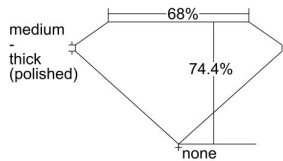

GIA®

FACSIMILE

GIA REPORT 2223584039

Verify this report at GIA.edu

GIA NATURAL DIAMOND DOSSIER®

August 10, 2022
GIA Report Number 2223584039
Shape and Cutting Style ..... Square Modified Brilliant
Measurements ..... 4.19 x 4.07 x 3.03 mm

GRADING RESULTS

Carat Weight ..... 0.44 carat
Color Grade ..... D
Clarity Grade VVS2

ADDITIONAL GRADING INFORMATION

Polish ..... Excellent
Symmetry ..... Very Good
Fluorescence ..... Faint
Clarity Characteristics..... Needle, Pinpoint
Inscription(s): GIA 2223584039

PROPORTIONS

Profile not to actual proportions

GRADING SCALES

GIA COLOR SCALE		GIA CLARITY SCALE	
COLORLESS	D	VERY VERY SLIGHTLY SLIGHTLY INCLUDED	FLAWLESS
	E		INTERNALLY FLAWLESS
	F		VVS₁
	G		VVS₂
	H		VS₁
	I		VS₂
	J		SI₁
	K		SI₂
	L		I₁
	M		I₂
NEAR COLORLESS	N	SLIGHTLY INCLUDED	I₃
	O		
	P		
	Q		
FAINT	R		
	S		
	T		
	U		
VERY LIGHT	V		
	W		
	X		
	Y		
LIGHT	Z