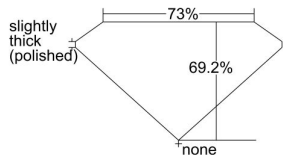

GIA®

FACSIMILE

GIA REPORT 2225548730

Verify this report at GIA.edu

GIA NATURAL DIAMOND DOSSIER®

August 24, 2022
GIA Report Number 2225548730
Shape and Cutting Style ..... Square Modified Brilliant
Measurements ..... 4.56 x 4.46 x 3.08 mm

GRADING RESULTS

Carat Weight ..... 0.51 carat
Color Grade ..... K
Clarity Grade VVS1

ADDITIONAL GRADING INFORMATION

Polish ..... Excellent
Symmetry ..... Very Good
Fluorescence ..... None
Clarity Characteristics..... Chip
Inscription(s): GIA 2225548730

PROPORTIONS

Profile not to actual proportions

GRADING SCALES

GIA COLOR SCALE		GIA CLARITY SCALE	
COLORLESS	D	VERY VERY SLIGHTLY INCLUDED	FLAWLESS
	E		INTERNALLY FLAWLESS
	F		VVS₁
	G		VVS₂
	H		VS₁
	I		VS₂
NEAR COLORLESS	J	SLIGHTLY INCLUDED	SI₁
	K		SI₂
	L		I₁
	M		I₂
FAINT	N	INCLUDED	I₃
	O		
	P		
	Q		
VERY LIGHT	R		
	S		
	T		
	U		
LIGHT	V		
	W		
	X		
	Y		
	Z