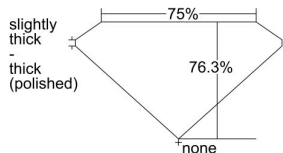

GIA®

FACSIMILE

GIA REPORT 2225565239

Verify this report at GIA.edu

GIA NATURAL DIAMOND DOSSIER®

July 29, 2022
GIA Report Number 2225565239
Shape and Cutting Style ..... Square Modified Brilliant
Measurements ..... 4.87 x 4.71 x 3.60 mm

GRADING RESULTS

Carat Weight ..... 0.70 carat
Color Grade ..... H
Clarity Grade VS1

ADDITIONAL GRADING INFORMATION

Polish ..... Excellent
Symmetry ..... Very Good
Fluorescence ..... Faint
Clarity Characteristics..... Crystal, Cloud, Pinpoint
Inscription(s): GIA 2225565239

PROPORTIONS

Profile not to actual proportions

GRADING SCALES

GIA COLOR SCALE		GIA CLARITY SCALE	
COLORLESS	D	VERY VERY SLIGHTLY INCLUDED	FLAWLESS
	E		INTERNALLY FLAWLESS
	F		VVS₁
	G		VVS₂
	H		VS₁
	I		VS₂
NEAR COLORLESS	J	SLIGHTLY INCLUDED	SI₁
	K		SI₂
	L		I₁
	M		I₂
FAINT	N	INCLUDED	I₃
	O		
	P		
VERT LIGHT	Q		
	R		
	S		
LIGHT	T		
	U		
	V		
	W		
	X		
	Y		
	Z