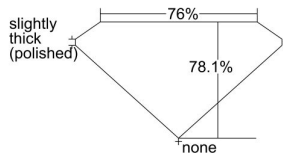

GIA®

FACSIMILE

GIA REPORT 2225565254

Verify this report at GIA.edu

GIA NATURAL DIAMOND DOSSIER®

July 29, 2022
GIA Report Number 2225565254
Shape and Cutting Style ..... Square Modified Brilliant
Measurements ..... 4.74 x 4.74 x 3.70 mm

GRADING RESULTS

Carat Weight ..... 0.71 carat
Color Grade I
Clarity Grade SI1

ADDITIONAL GRADING INFORMATION

Polish ..... Excellent
Symmetry ..... Very Good
Fluorescence ..... None
Clarity Characteristics ..... Cloud
Inscription(s): GIA 2225565254

PROPORTIONS

Profile not to actual proportions

GRADING SCALES

GIA COLOR SCALE		GIA CLARITY SCALE			
COLORLESS	D	VERY VERY SLIGHTLY INCLUDED	FLAWLESS		
	E		INTERNALLY FLAWLESS		
	F	VERY SLIGHTLY INCLUDED	VVS₁		
	G		VVS₂		
	H		VS₁		
	NEAR COLORLESS	I	SLIGHTLY INCLUDED	SI₁	
		J		SI₂	
		FAINT	K	INCLUDED	I₁
			L		I₂
			M		I₃
VERT LIGHT	N		LIGHT		
	O				
	P				
	Q				
	R