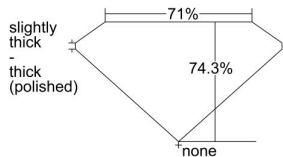

GIA®

FACSIMILE

GIA REPORT 2225580299

Verify this report at GIA.edu

GIA NATURAL DIAMOND DOSSIER®

August 08, 2022
GIA Report Number 2225580299
Shape and Cutting Style ..... Square Modified Brilliant
Measurements ..... 4.19 x 3.99 x 2.97 mm

GRADING RESULTS

Carat Weight ..... 0.42 carat
Color Grade ..... D
Clarity Grade VVS2

ADDITIONAL GRADING INFORMATION

Polish ..... Excellent
Symmetry ..... Good
Fluorescence ..... Faint
Clarity Characteristics..... Pinpoint, Cavity
Inscription(s): GIA 2225580299

PROPORTIONS

Profile not to actual proportions

GRADING SCALES

GIA COLOR SCALE		GIA CLARITY SCALE	
COLORLESS	D	VERY VERY SLIGHTLY INCLUDED	FLAWLESS
	E		INTERNALLY FLAWLESS
	F		VVS₁
	G		VVS₂
	H		VS₁
	I		VS₂
NEAR COLORLESS	J	VERY SLIGHTLY INCLUDED	SI₁
	K		SI₂
	L		I₁
	M		I₂
FAINT	N	SLIGHTLY INCLUDED	I₃
	O		
	P		
VERT LIGHT	Q	INCLUDED	
	R		
	S		
LIGHT	T		
	U		
	V		
	W		
	X		
	Y		
	Z