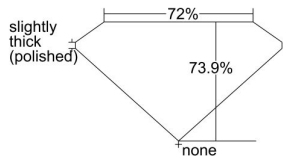

GIA®

FACSIMILE

GIA REPORT 2225583806

Verify this report at GIA.edu

GIA NATURAL DIAMOND DOSSIER®

August 11, 2022
GIA Report Number 2225583806
Shape and Cutting Style ..... **Square Modified Brilliant**
Measurements ..... 4.15 x 4.07 x 3.01 mm

GRADING RESULTS

Carat Weight ..... 0.43 carat
Color Grade ..... D
Clarity Grade VS1

ADDITIONAL GRADING INFORMATION

Polish ..... Excellent
Symmetry ..... Very Good
Fluorescence ..... None
Clarity Characteristics..... Cloud, Pinpoint
Inscription(s): GIA 2225583806

PROPORTIONS

Profile not to actual proportions

GRADING SCALES

GIA COLOR SCALE		GIA CLARITY SCALE			
COLORLESS	D	VERY VERY SLIGHTLY INCLUDED	FLAWLESS		
	E		INTERNALLY FLAWLESS		
	F	VERY SLIGHTLY INCLUDED	VVS₁		
	G		VVS₂		
	H		VS₁		
	NEAR COLORLESS	I	SLIGHTLY INCLUDED	VS₂	
		J		SI₁	
		FAINT	K	INCLUDED	SI₂
			L		I₁
			M		I₂
VERT LIGHT	N	LIGHT	I₃		
	O				
	P				
	Q				
	R