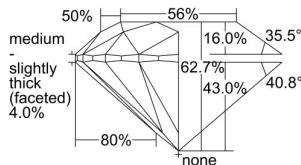

GIA®

FACSIMILE

GIA REPORT 2225672655

Verify this report at GIA.edu

GIA NATURAL DIAMOND DOSSIER®

October 12, 2022
GIA Report Number 2225672655
Shape and Cutting Style ..... Round Brilliant
Measurements ..... 5.89 - 5.93 x 3.70 mm

GRADING RESULTS

Carat Weight ..... 0.80 carat
Color Grade ..... J
Clarity Grade VS1
Cut Grade ..... Excellent

ADDITIONAL GRADING INFORMATION

Polish ..... Excellent
Symmetry ..... Excellent
Fluorescence ..... Faint
Clarity Characteristics..... Crystal, Cloud, Pinpoint, Needle
Inscription(s): GIA 2225672655

PROPORTIONS

Profile to actual proportions

GRADING SCALES

GIA COLOR SCALE

COLOREDNESS	D
	E
	F
	G
	H
	I
	J
NEAR COLORLESS	K
	L
Faint	M
	N
	O
	P
Very Light	R
	S
	T
	U
	V
	W
	X
	Y
Light	Z

GIA CLARITY SCALE

VERY VERY SLIGHTLY INCLUDED	FLAWLESS
	INTERNALLY FLAWLESS
VERY SLIGHTLY INCLUDED	VVS₁
	VVS₂
SLIGHTLY INCLUDED	VS₁
	VS₂
INCLUDED	SI₁
	SI₂
	I₁
	I₂
	I₃

GIA CUT SCALE

EXCELLENT
VERY GOOD
GOOD
FAIR
POOR