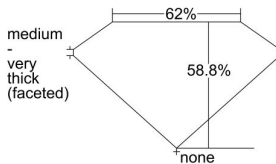

GIA®

FACSIMILE

GIA REPORT 2225786416

Verify this report at GIA.edu

GIA NATURAL DIAMOND DOSSIER®

September 25, 2023
GIA Report Number 2225786416
Shape and Cutting Style ..... Heart Brilliant
Measurements ..... 5.38 x 6.55 x 3.85 mm

GRADING RESULTS

Carat Weight ..... 0.80 carat
Color Grade ..... E
Clarity Grade VVS2

ADDITIONAL GRADING INFORMATION

Polish ..... Excellent
Symmetry ..... Very Good
Fluorescence ..... Faint
Clarity Characteristics..... Pinpoint, Surface Graining
Inscription(s): GIA 2225786416

PROPORTIONS

Profile not to actual proportions

GRADING SCALES

GIA COLOR SCALE		GIA CLARITY SCALE			
COLORLESS	D	VERY VERY SLIGHTLY INCLUDED	FLAWLESS		
	E		INTERNALLY FLAWLESS		
	F	VERY SLIGHTLY INCLUDED	VVS₁		
	G		VVS₂		
	H		VS₁		
	NEAR COLORLESS	I	SLIGHTLY INCLUDED	VS₂	
		J		SI₁	
		FAINT	K	INCLUDED	SI₂
			L		I₁
			M		I₂
VERTICALLY COLORLESS	N		INCLUDED	I₃	
	O				
	P				
	Q				
	R				
LIGHT	S				
	T				
	U				
	V				
	W				
X					
Y					
Z