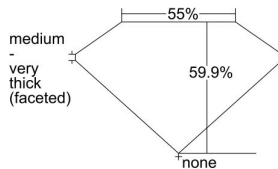

GIA®

FACSIMILE

GIA REPORT 2225786448

Verify this report at GIA.edu

GIA NATURAL DIAMOND DOSSIER®

September 25, 2023
GIA Report Number 2225786448
Shape and Cutting Style ..... Heart Brilliant
Measurements ..... 5.84 x 6.34 x 3.80 mm

GRADING RESULTS

Carat Weight ..... 0.81 carat
Color Grade ..... E
Clarity Grade SI1

ADDITIONAL GRADING INFORMATION

Polish ..... Excellent
Symmetry ..... Very Good
Fluorescence ..... None
Clarity Characteristics..... Crystal, Feather
Inscription(s): GIA 2225786448

PROPORTIONS

Profile not to actual proportions

GRADING SCALES

GIA COLOR SCALE		GIA CLARITY SCALE			
COLORLESS	D	VERY VERY SLIGHTLY INCLUDED	FLAWLESS		
	E		INTERNALLY FLAWLESS		
	F	VERY SLIGHTLY INCLUDED	VVS₁		
	G		VVS₂		
	H		VS₁		
	NEAR COLORLESS	I	SLIGHTLY INCLUDED	VS₂	
		J		SI₁	
		FAINT	K	INCLUDED	SI₂
			L		I₁
			M		I₂
VERT LIGHT	N	LIGHT	I₃		
	O				
	P				
	Q				
	R				
	S				
	T				
LIGHT	U				
	V				
	W				
	X				
Y					
Z