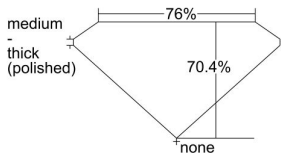

GIA®

FACSIMILE

GIA REPORT 2225786843

Verify this report at GIA.edu

GIA NATURAL DIAMOND DOSSIER®

September 25, 2023
GIA Report Number 2225786843
Shape and Cutting Style ..... Square Modified Brilliant
Measurements ..... 5.19 x 4.98 x 3.50 mm

GRADING RESULTS

Carat Weight ..... 0.70 carat
Color Grade ..... E
Clarity Grade SI2

ADDITIONAL GRADING INFORMATION

Polish ..... Good
Symmetry ..... Good
Fluorescence ..... None
Clarity Characteristics ..... Crystal
Inscription(s): GIA 2225786843

PROPORTIONS

Profile not to actual proportions

GRADING SCALES

GIA COLOR SCALE		GIA CLARITY SCALE			
COLORLESS	D	VERY VERY SLIGHTLY INCLUDED	FLAWLESS		
	E		INTERNALLY FLAWLESS		
	F	VERY SLIGHTLY INCLUDED	VVS₁		
	G		VVS₂		
	H		VS₁		
	NEAR COLORLESS	I	SLIGHTLY INCLUDED	VS₂	
		J		SI₁	
		FAINT	K	INCLUDED	SI₂
			L		I₁
			M		I₂
VERT LIGHT	N	LIGHT	I₃		
	O				
	P				
	Q				
	R