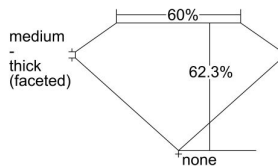

GIA®

FACSIMILE

GIA REPORT 2225787158

Verify this report at GIA.edu

GIA NATURAL DIAMOND DOSSIER®

September 25, 2023
GIA Report Number 2225787158
Shape and Cutting Style ..... Heart Brilliant
Measurements ..... 5.42 x 6.34 x 3.95 mm

GRADING RESULTS

Carat Weight ..... 0.81 carat
Color Grade ..... K
Clarity Grade VVS2

ADDITIONAL GRADING INFORMATION

Polish ..... Excellent
Symmetry ..... Very Good
Fluorescence ..... Strong Blue
Clarity Characteristics. Feather, Indented Natural, Manufacturing Remnant, Chip

Inscription(s): GIA 2225787158

PROPORTIONS

Profile not to actual proportions

GRADING SCALES

GIA COLOR SCALE		GIA CLARITY SCALE			
COLORLESS	D	VERY VERY SLIGHTLY INCLUDED	FLAWLESS		
	E		INTERNALLY FLAWLESS		
	F	VERY SLIGHTLY INCLUDED	VVS₁		
	G		VVS₂		
	H		VS₁		
	NEAR COLORLESS	I	SLIGHTLY INCLUDED	VS₂	
		J		SI₁	
		FAINT	K	INCLUDED	SI₂
			L		I₁
			M		I₂
VERT LIGHT	N		INCLUDED	I₃	
	O				
	P				
	LIGHT		Q		
		R			
		S			
T					
	U				
	V				
	W				
	X				
	Y				
	Z