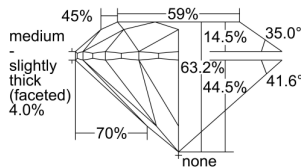

GIA®

FACSIMILE

GIA REPORT 2225787344

Verify this report at GIA.edu

GIA NATURAL DIAMOND DOSSIER®

January 13, 2023
GIA Report Number 2225787344
Shape and Cutting Style ..... Round Brilliant
Measurements ..... 5.85 - 5.89 x 3.71 mm

GRADING RESULTS

Carat Weight ..... 0.80 carat
Color Grade ..... G
Clarity Grade VVS2
Cut Grade ..... Excellent

ADDITIONAL GRADING INFORMATION

Polish ..... Excellent
Symmetry ..... Very Good
Fluorescence ..... Strong Blue
Clarity Characteristics ..... Pinpoint
Inscription(s): GIA 2225787344

PROPORTIONS

Profile to actual proportions

GRADING SCALES

GIA COLOR SCALE

COLORLESS	D
	E
	F
	G
	H
	I
	J
NEAR COLORLESS	K
	L
Faint	M
	N
	O
	P
	R
	S
	T
	U
	V
	W
	X
	Y
Light	Z

GIA CLARITY SCALE

FLAWLESS	VERY VERY SLIGHTLY INCLUDED	VVS₁	VERY SLIGHTLY INCLUDED	SI₁	SLIGHTLY INCLUDED	I₁	
							FLAWLESS
INTERNALLY FLAWLESS	VERY SLIGHTLY INCLUDED	VVS₂	VERY SLIGHTLY INCLUDED	SI₂	SLIGHTLY INCLUDED	I₂	
		VS₁		VS₂		I₃	

GIA CUT SCALE

EXCELLENT
VERY GOOD
GOOD
FAIR
POOR