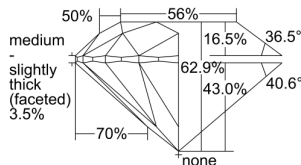

GIA®

FACSIMILE

GIA REPORT 2225787354

Verify this report at gia.edu

GIA NATURAL DIAMOND DOSSIER®

January 13, 2023
GIA Report Number 2225787354
Shape and Cutting Style ..... Round Brilliant
Measurements ..... 5.87 - 5.91 x 3.71 mm

GRADING RESULTS

Carat Weight ..... 0.80 carat
Color Grade L
Clarity Grade VS1
Cut Grade ..... Excellent

ADDITIONAL GRADING INFORMATION

Polish ..... Excellent
Symmetry ..... Excellent
Fluorescence ..... None
Clarity Characteristics..... Crystal, Needle, Pinpoint
Inscription(s): GIA 2225787354

PROPORTIONS

Profile to actual proportions

GRADING SCALES

GIA COLOR SCALE	GIA CLARITY SCALE	GIA CUT SCALE
COLOURLESS	FLAWLESS	EXCELLENT
D	INTERNALLY FLAWLESS	
E	VVS₁	VERY GOOD
F		
G	VS₁	GOOD
H		
I	SI₁	FAIR
J		
K	I₁	POOR
L		
M	I₂	
N		
O	I₃	
P		
Q		
R		
S		
T		
U		
V		
W		
X		
Y		
Z