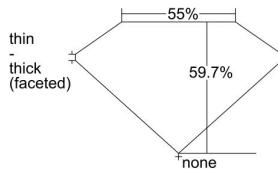

GIA®

FACSIMILE

GIA REPORT 2225787391

Verify this report at GIA.edu

GIA NATURAL DIAMOND DOSSIER®

September 25, 2023
GIA Report Number 2225787391
Shape and Cutting Style ..... Heart Brilliant
Measurements ..... 5.47 x 6.14 x 3.66 mm

GRADING RESULTS

Carat Weight ..... 0.70 carat
Color Grade ..... D
Clarity Grade VS1

ADDITIONAL GRADING INFORMATION

Polish ..... Very Good
Symmetry ..... Very Good
Fluorescence ..... Medium Blue
Clarity Characteristics..... Crystal, Needle
Inscription(s): GIA 2225787391

PROPORTIONS

Profile not to actual proportions

GRADING SCALES

GIA COLOR SCALE		GIA CLARITY SCALE			
COLORLESS	D	VERY VERY SLIGHTLY INCLUDED	FLAWLESS		
	E		INTERNALLY FLAWLESS		
	F		VVS₁		
	NEAR COLORLESS	G	VVS₂		
		H	VERY SLIGHTLY INCLUDED	VS₁	
		I		VS₂	
		FAINT	J	SLIGHTLY INCLUDED	SI₁
			K		SI₂
	L		INCLUDED		I₁
	M			I₂	
VERT LIGHT	N		LIGHT	I₃	
	O				
	P				
	Q				
	R