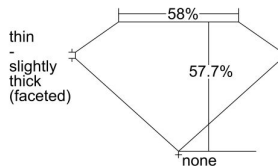

GIA®

FACSIMILE

GIA REPORT 2225787816

Verify this report at GIA.edu

GIA NATURAL DIAMOND DOSSIER®

September 25, 2023
GIA Report Number 2225787816
Shape and Cutting Style ..... Heart Brilliant
Measurements ..... 5.54 x 6.62 x 3.82 mm

GRADING RESULTS

Carat Weight ..... 0.80 carat
Color Grade ..... D
Clarity Grade SI2

ADDITIONAL GRADING INFORMATION

Polish ..... Excellent
Symmetry ..... Good
Fluorescence ..... Strong Blue
Clarity Characteristics ..... Crystal
Inscription(s): GIA 2225787816

PROPORTIONS

Profile not to actual proportions

GRADING SCALES

GIA COLOR SCALE		GIA CLARITY SCALE	
COLORLESS	D	VERY VERY SLIGHTLY INCLUDED	FLAWLESS
	E		INTERNALLY FLAWLESS
	F		VVS₁
	G		VVS₂
	H		VS₁
	I		VS₂
	J		SI₁
	K		SI₂
	L		I₁
	M		I₂
NEAR COLORLESS	N	SLIGHTLY INCLUDED	I₃
	O		
	P		
	Q		
FAINT	R	INCLUDED	
	S		
	T		
	U		
	V		
	W		
	X		
	Y		
VERT LIGHT	Z