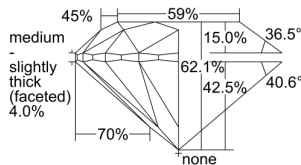

GIA®

FACSIMILE

GIA REPORT 2225797129

Verify this report at GIA.edu

GIA NATURAL DIAMOND DOSSIER®

January 19, 2023
GIA Report Number 2225797129
Shape and Cutting Style ..... Round Brilliant
Measurements ..... 5.87 - 5.91 x 3.66 mm

GRADING RESULTS

Carat Weight ..... 0.80 carat
Color Grade ..... N
Clarity Grade S11
Cut Grade ..... Excellent

ADDITIONAL GRADING INFORMATION

Polish ..... Excellent
Symmetry ..... Excellent
Fluorescence ..... Medium Blue
Clarity Characteristics ..... Crystal
Inscription(s): GIA 2225797129

PROPORTIONS

Profile to actual proportions