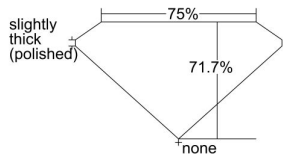

GIA®

FACSIMILE

GIA REPORT 2231169976

Verify this report at GIA.edu

GIA NATURAL DIAMOND DOSSIER®

January 24, 2024
GIA Report Number 2231169976
Shape and Cutting Style ..... Square Modified Brilliant
Measurements ..... 4.32 x 4.19 x 3.00 mm

GRADING RESULTS

Carat Weight ..... 0.42 carat
Color Grade ..... D
Clarity Grade VS2

ADDITIONAL GRADING INFORMATION

Polish ..... Excellent
Symmetry ..... Very Good
Fluorescence ..... None
Clarity Characteristics ..... Crystal, Cloud
Inscription(s): GIA 2231169976

PROPORTIONS

Profile not to actual proportions

GRADING SCALES

GIA COLOR SCALE		GIA CLARITY SCALE			
COLORLESS	D	VERY VERY SLIGHTLY INCLUDED	FLAWLESS		
	E		INTERNALLY FLAWLESS		
	F	VERY SLIGHTLY INCLUDED	VVS₁		
	G		VVS₂		
	H		VS₁		
	NEAR COLORLESS	I	SLIGHTLY INCLUDED	VS₂	
		J		SI₁	
		FAINT	K	INCLUDED	SI₂
			L		I₁
			M		I₂
VERT LIGHT	N	LIGHT	I₃		
	O				
	P				
	Q				
	R				
	S				
	T