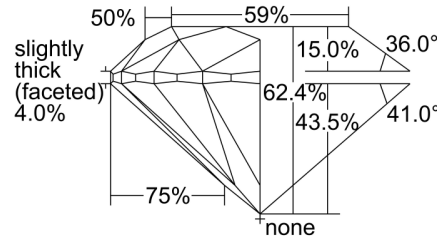

GIA NATURAL DIAMOND GRADING REPORT

May 06, 2024
GIA Report Number 2231277096
Shape and Cutting Style ..... Round Brilliant
Measurements ..... 6.13 - 6.17 x 3.84 mm

GRADING RESULTS

Carat Weight ..... 0.91 carat
Color Grade I
Clarity Grade VS1
Cut Grade ..... Excellent

ADDITIONAL GRADING INFORMATION

Polish ..... Excellent
Symmetry ..... Excellent
Fluorescence ..... None
Inscription(s): GIA 2231277096

PROPORTIONS

Profile to actual proportions