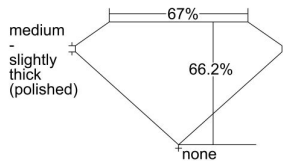

GIA®

FACSIMILE

GIA REPORT 2231298723

Verify this report at GIA.edu

GIA NATURAL DIAMOND DOSSIER®

May 30, 2024
GIA Report Number 2231298723
Shape and Cutting Style ..... Emerald Cut
Measurements ..... 5.62 x 4.26 x 2.82 mm

GRADING RESULTS

Carat Weight ..... 0.60 carat
Color Grade ..... F
Clarity Grade VS1

ADDITIONAL GRADING INFORMATION

Polish ..... Excellent
Symmetry ..... Very Good
Fluorescence ..... None
Clarity Characteristics ..... Cloud
Inscription(s): GIA 2231298723

PROPORTIONS

Profile not to actual proportions

GRADING SCALES

GIA COLOR SCALE		GIA CLARITY SCALE			
COLORLESS	D	VERY VERY SLIGHTLY INCLUDED	FLAWLESS		
	E		INTERNALLY FLAWLESS		
	F	VERY SLIGHTLY INCLUDED	VVS₁		
	G		VVS₂		
	H		VS₁		
	NEAR COLORLESS	I	SLIGHTLY INCLUDED	VS₂	
		J		SI₁	
		FAINT	K	INCLUDED	SI₂
			L		I₁
			M		I₂
VERT LIGHT	N	LIGHT	I₃		
	O				
	P				
	Q				
	R