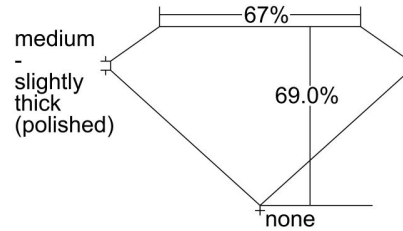

GIA NATURAL DIAMOND GRADING REPORT

May 30, 2024
 GIA Report Number 2231298907
 Shape and Cutting Style Emerald Cut
 Measurements 6.28 x 4.76 x 3.28 mm

GRADING RESULTS

Carat Weight 0.90 carat
 Color Grade I
 Clarity Grade VVS2

Profile not to actual proportions

CLARITY CHARACTERISTICS

KEY TO SYMBOLS*

- Needle
- Pinpoint
- Feather

* Red symbols denote internal characteristics (inclusions). Green or black symbols denote external characteristics (blemishes). Diagram is an approximate representation of the diamond, and symbols shown indicate type, position, and approximate size of clarity characteristics. All clarity characteristics may not be shown. Details of finish are not shown.