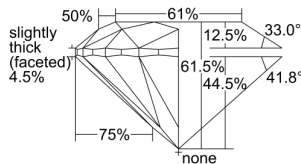

GIA®

FACSIMILE

GIA REPORT 2231316923

Verify this report at GIA.edu

GIA NATURAL DIAMOND DOSSIER®

June 14, 2024
GIA Report Number 2231316923
Shape and Cutting Style ..... Round Brilliant
Measurements ..... 5.70 - 5.72 x 3.51 mm

GRADING RESULTS

Carat Weight ..... 0.70 carat
Color Grade I
Clarity Grade S11
Cut Grade ..... Excellent

ADDITIONAL GRADING INFORMATION

Polish ..... Excellent
Symmetry ..... Excellent
Fluorescence ..... Medium Blue
Clarity Characteristics ..... Crystal
Inscription(s): GIA 2231316923

PROPORTIONS

Profile to actual proportions

GRADING SCALES

GIA COLOR SCALE	GIA CLARITY SCALE	GIA CUT SCALE	
D	FLAWLESS	EXCELLENT	
E	INTERNALLY FLAWLESS		
F		VVS₁	VERY GOOD
G	VVS₂		
H	VS₁	GOOD	
I	VS₂		
J	S1₁	FAIR	
K	S1₂		
L	I₁	POOR	
M	I₂		
N	I₃		
O			
P			
Q			
R			
S			
T			
U			
V			
W			
X			
Y			
Z