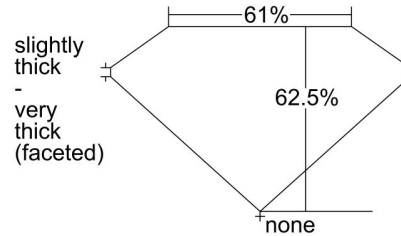

GIA NATURAL DIAMOND GRADING REPORT

June 14, 2024
 GIA Report Number 2231318745
 Shape and Cutting Style Pear Brilliant
 Measurements 8.57 x 5.54 x 3.47 mm

GRADING RESULTS

Carat Weight 1.00 carat
 Color Grade E
 Clarity Grade VS2

ADDITIONAL GRADING INFORMATION

Polish Very Good
 Symmetry Very Good
 Fluorescence None
 Inscription(s): GIA 2231318745

Comments: Additional clouds are not shown. Pinpoints are not shown.

PROPORTIONS

Profile not to actual proportions

CLARITY CHARACTERISTICS

KEY TO SYMBOLS*

- Cloud
- Feather
- Needle
- Natural

* Red symbols denote internal characteristics (inclusions). Green or black symbols denote external characteristics (blemishes). Diagram is an approximate representation of the diamond, and symbols shown indicate type, position, and approximate size of clarity characteristics. All clarity characteristics may not be shown. Details of finish are not shown.